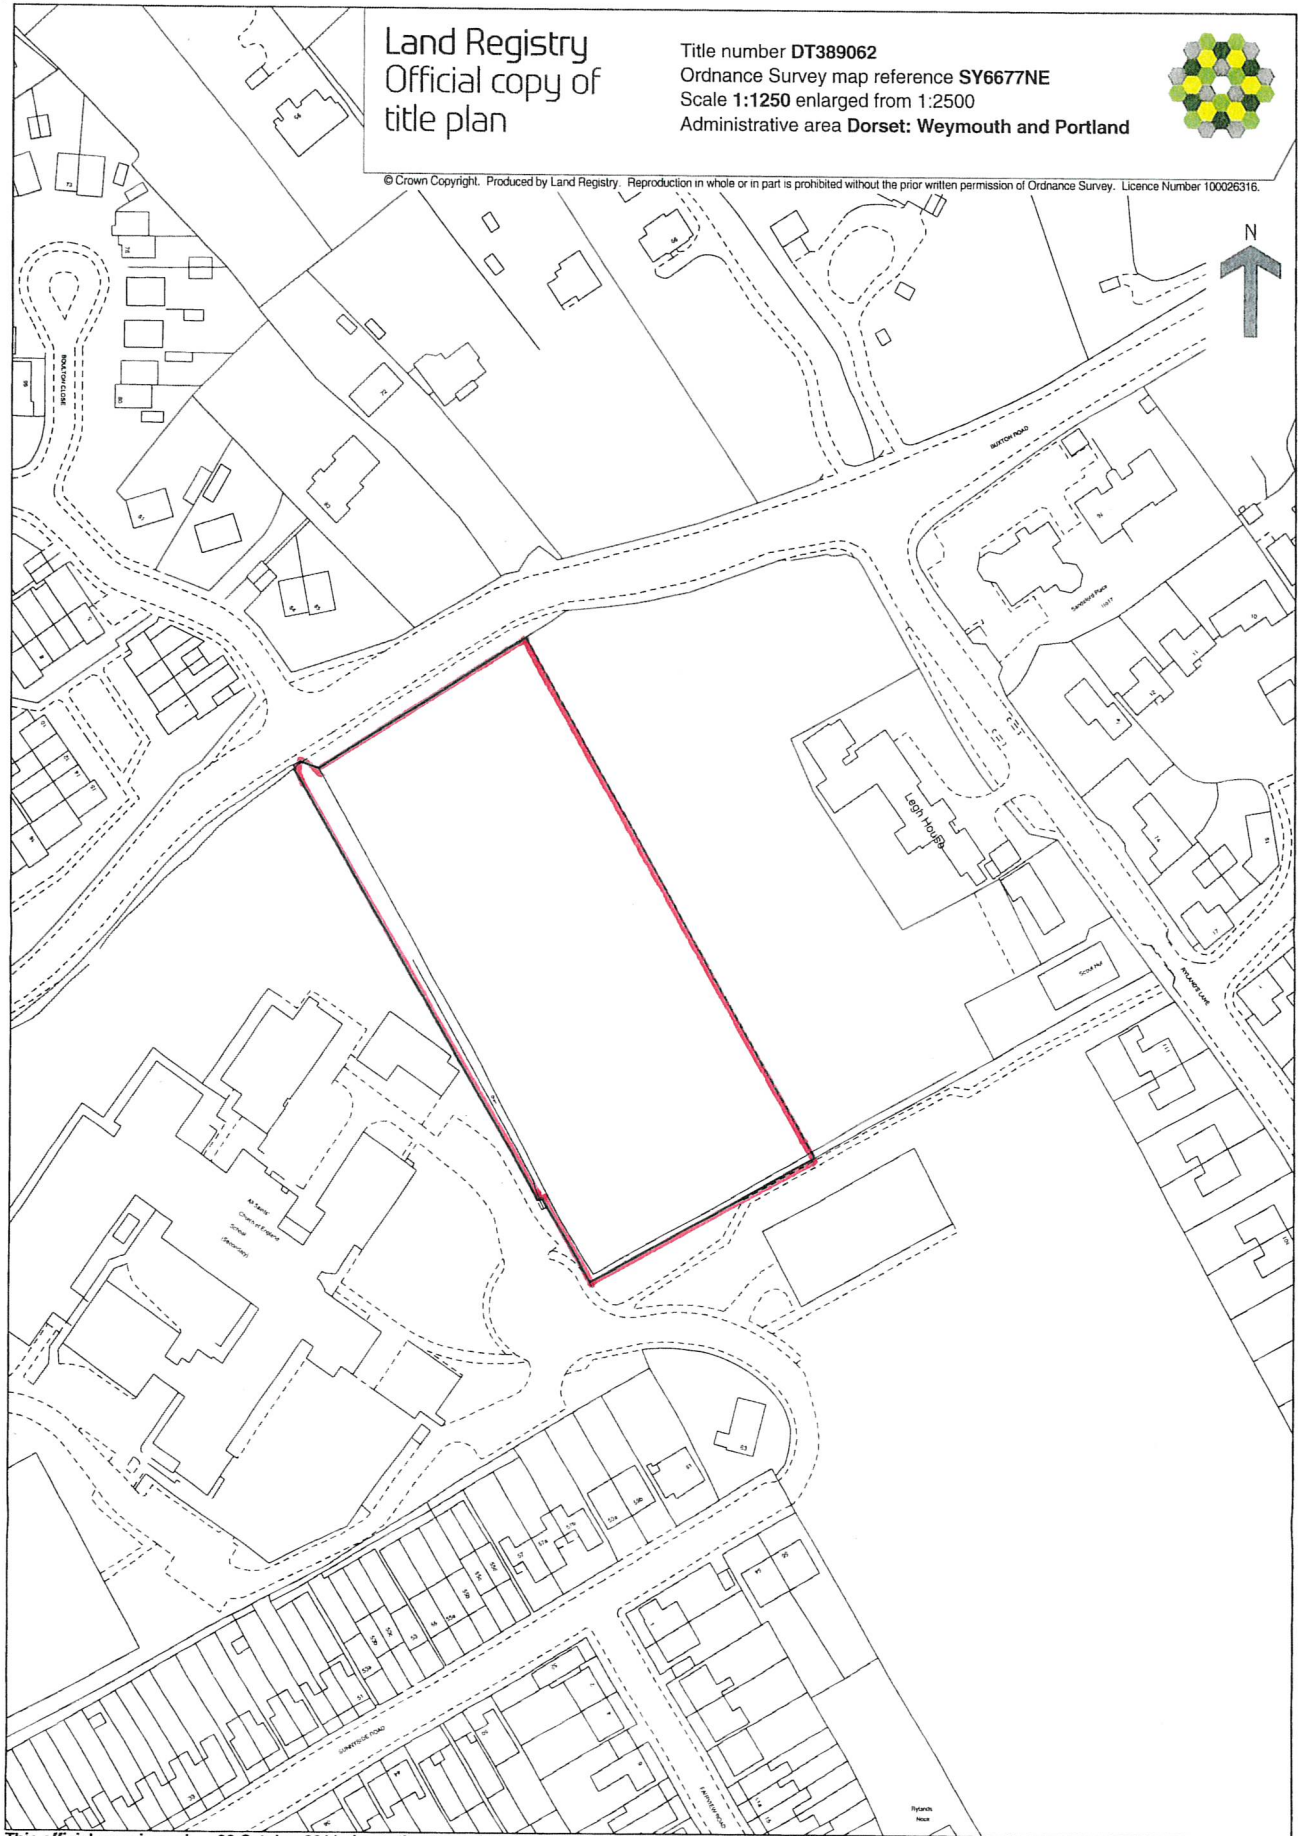

Land Registry
Official copy of
title plan

Title number **DT389062**
Ordnance Survey map reference **SY6677NE**
Scale **1:1250** enlarged from 1:2500
Administrative area **Dorset: Weymouth and Portland**

© Crown Copyright. Produced by Land Registry. Reproduction in whole or in part is prohibited without the prior written permission of Ordnance Survey. Licence Number 100026316.

This official copy issued on 26 October 2011 shows the state of this title plan on 26 October 2011 at 15:12:13. It is admissible in evidence to the same extent as the original (s.67 Land Registration Act 2002).

This title plan shows the general position, not the exact line, of the boundaries. It may be subject to distortions in scale. Measurements scaled from this plan may not match measurements between the same points on the ground. See Land Registry Public Guide 19 - Title Plans and Boundaries.