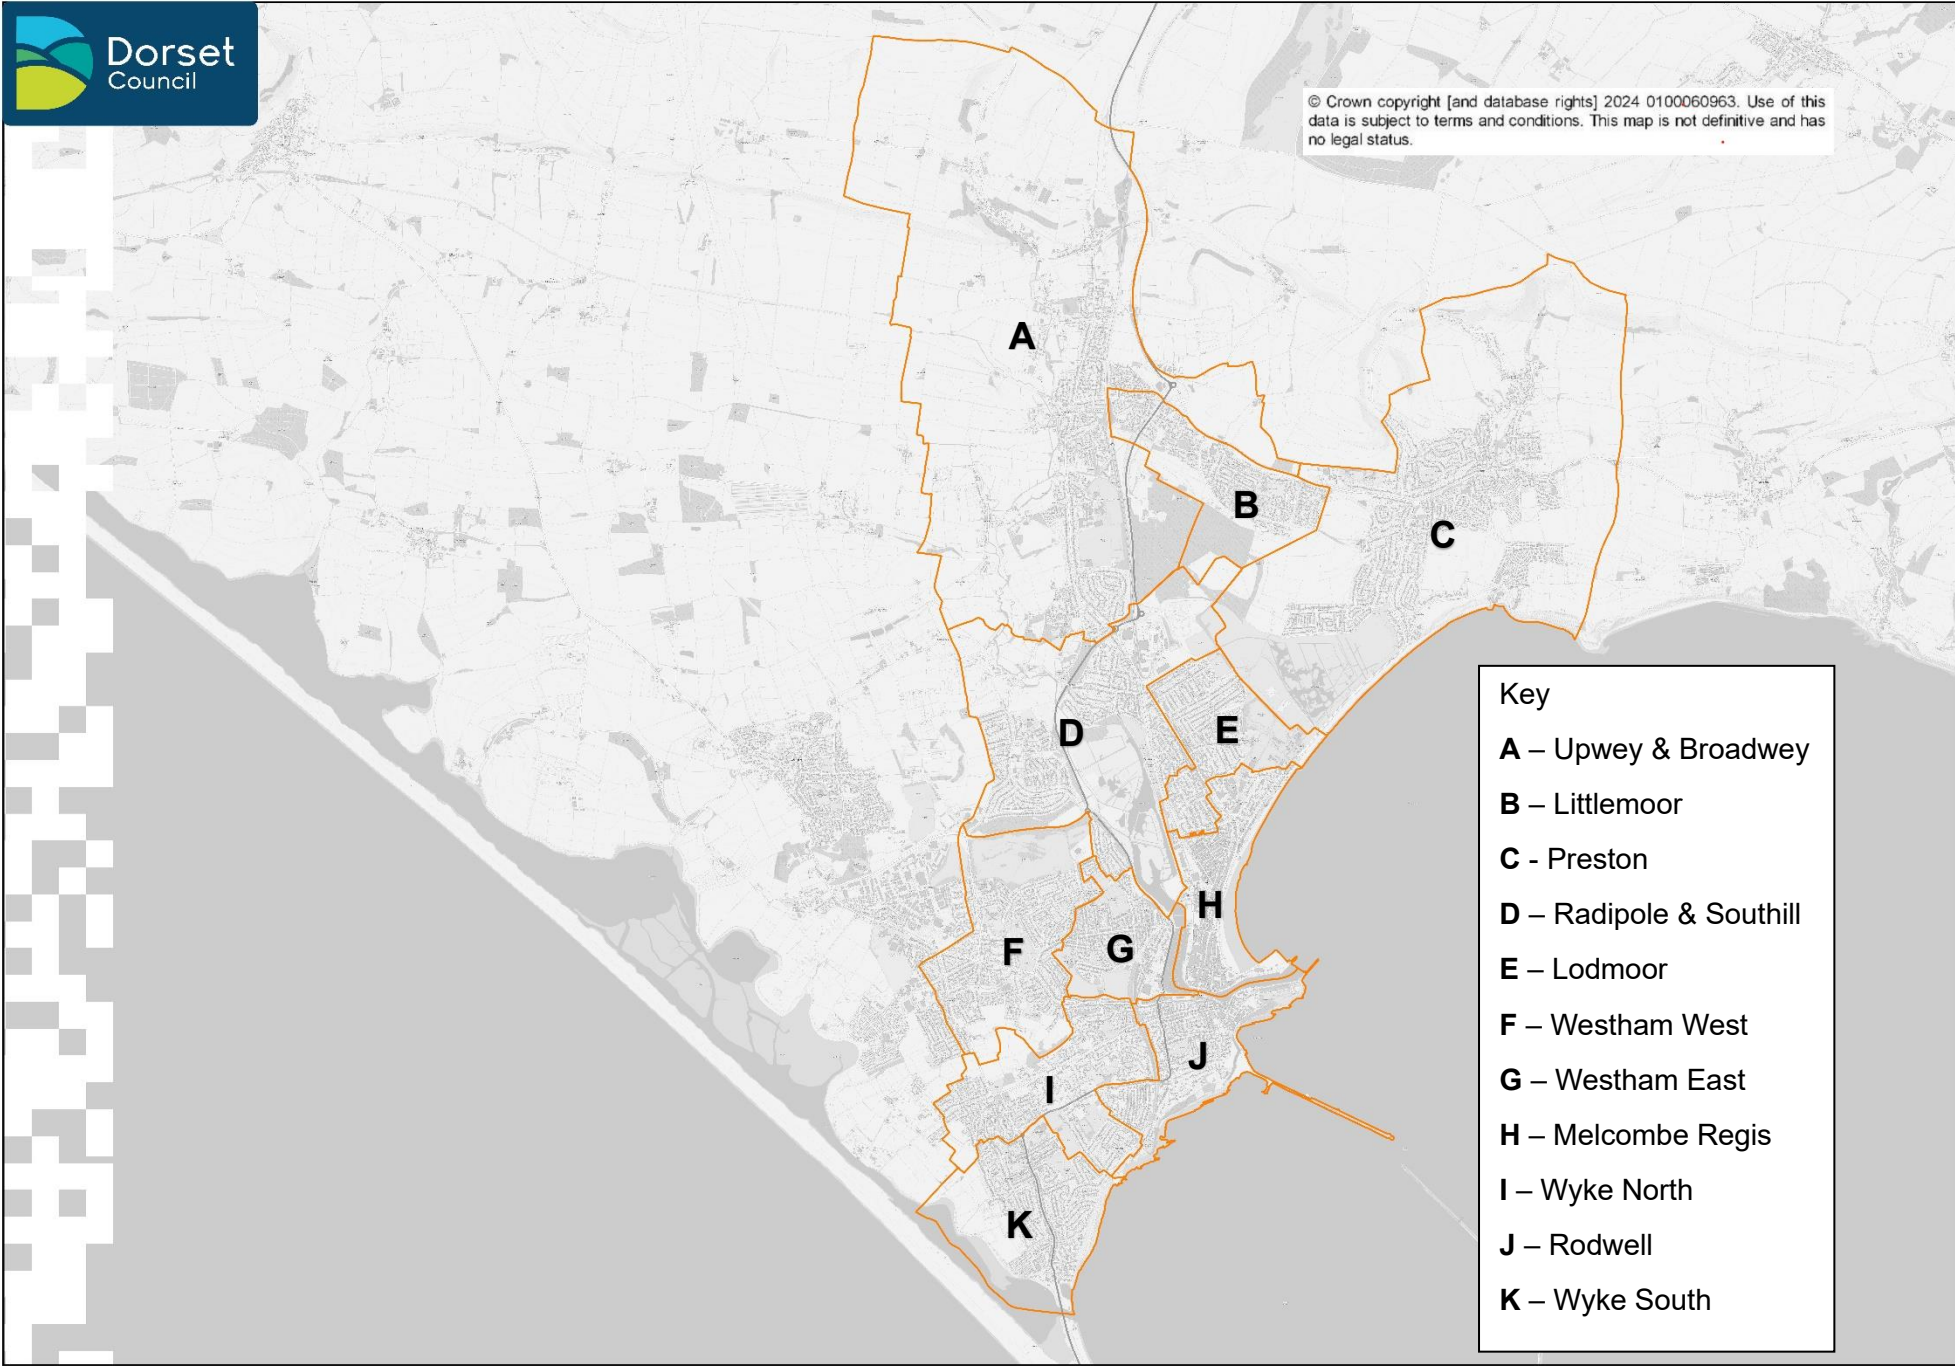

© Crown copyright [and database rights] 2024 0100060963. Use of this data is subject to terms and conditions. This map is not definitive and has no legal status.

- Key
- A** – Upwey & Broadwey
  - B** – Littlemoor
  - C** - Preston
  - D** – Radipole & Southill
  - E** – Lodmoor
  - F** – Westham West
  - G** – Westham East
  - H** – Melcombe Regis
  - I** – Wyke North
  - J** – Rodwell
  - K** – Wyke South