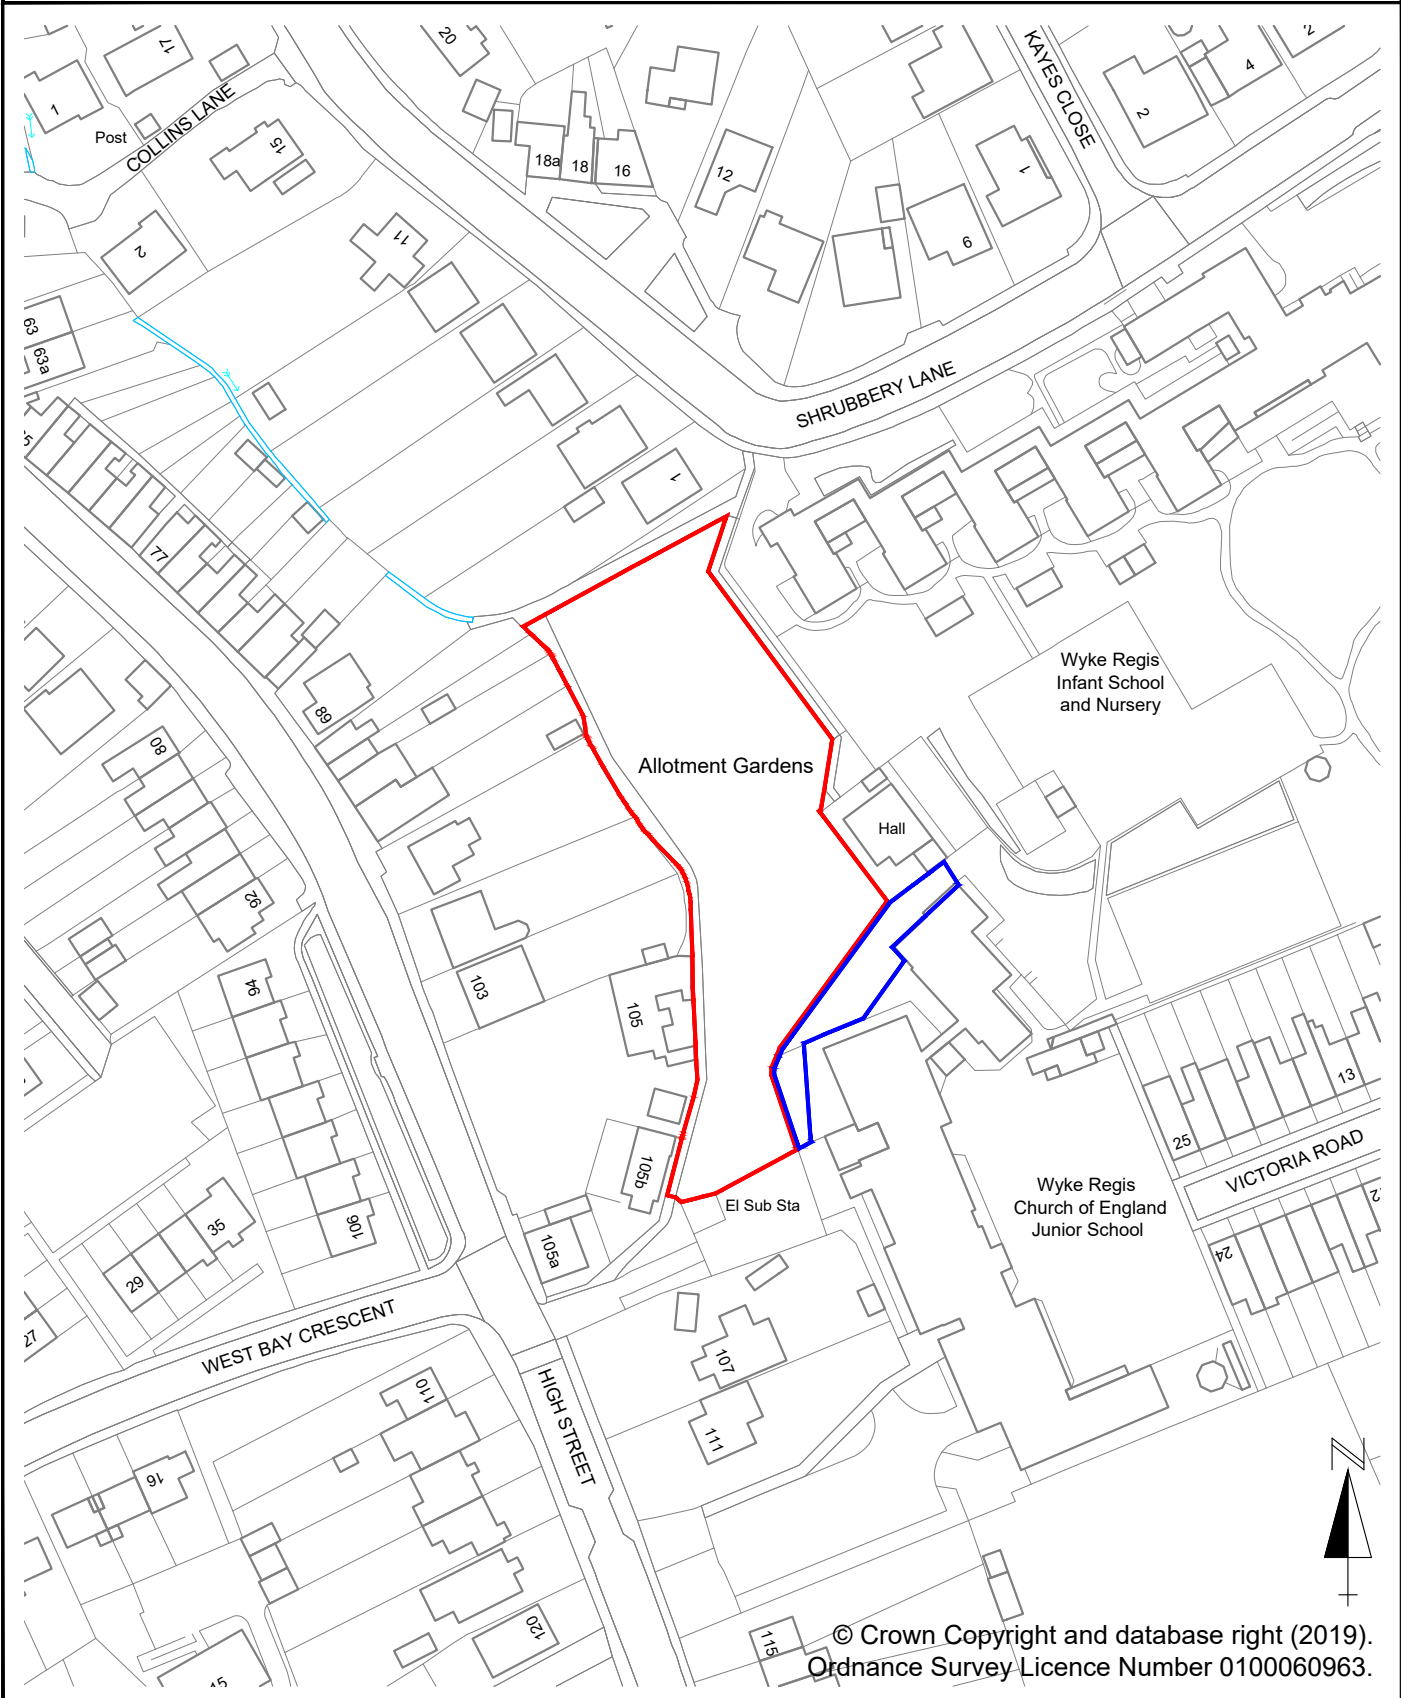

Parsons Road Allotments, Weymouth

© Crown Copyright and database right (2019).
Ordnance Survey Licence Number 0100060963.

South Walks House,
South Walks Road,
DORCHESTER,
Dorset.
DT1 1UZ
Tel: 01305 251010

Date : 13-11-19
Scale 1 : 1250 @ A4