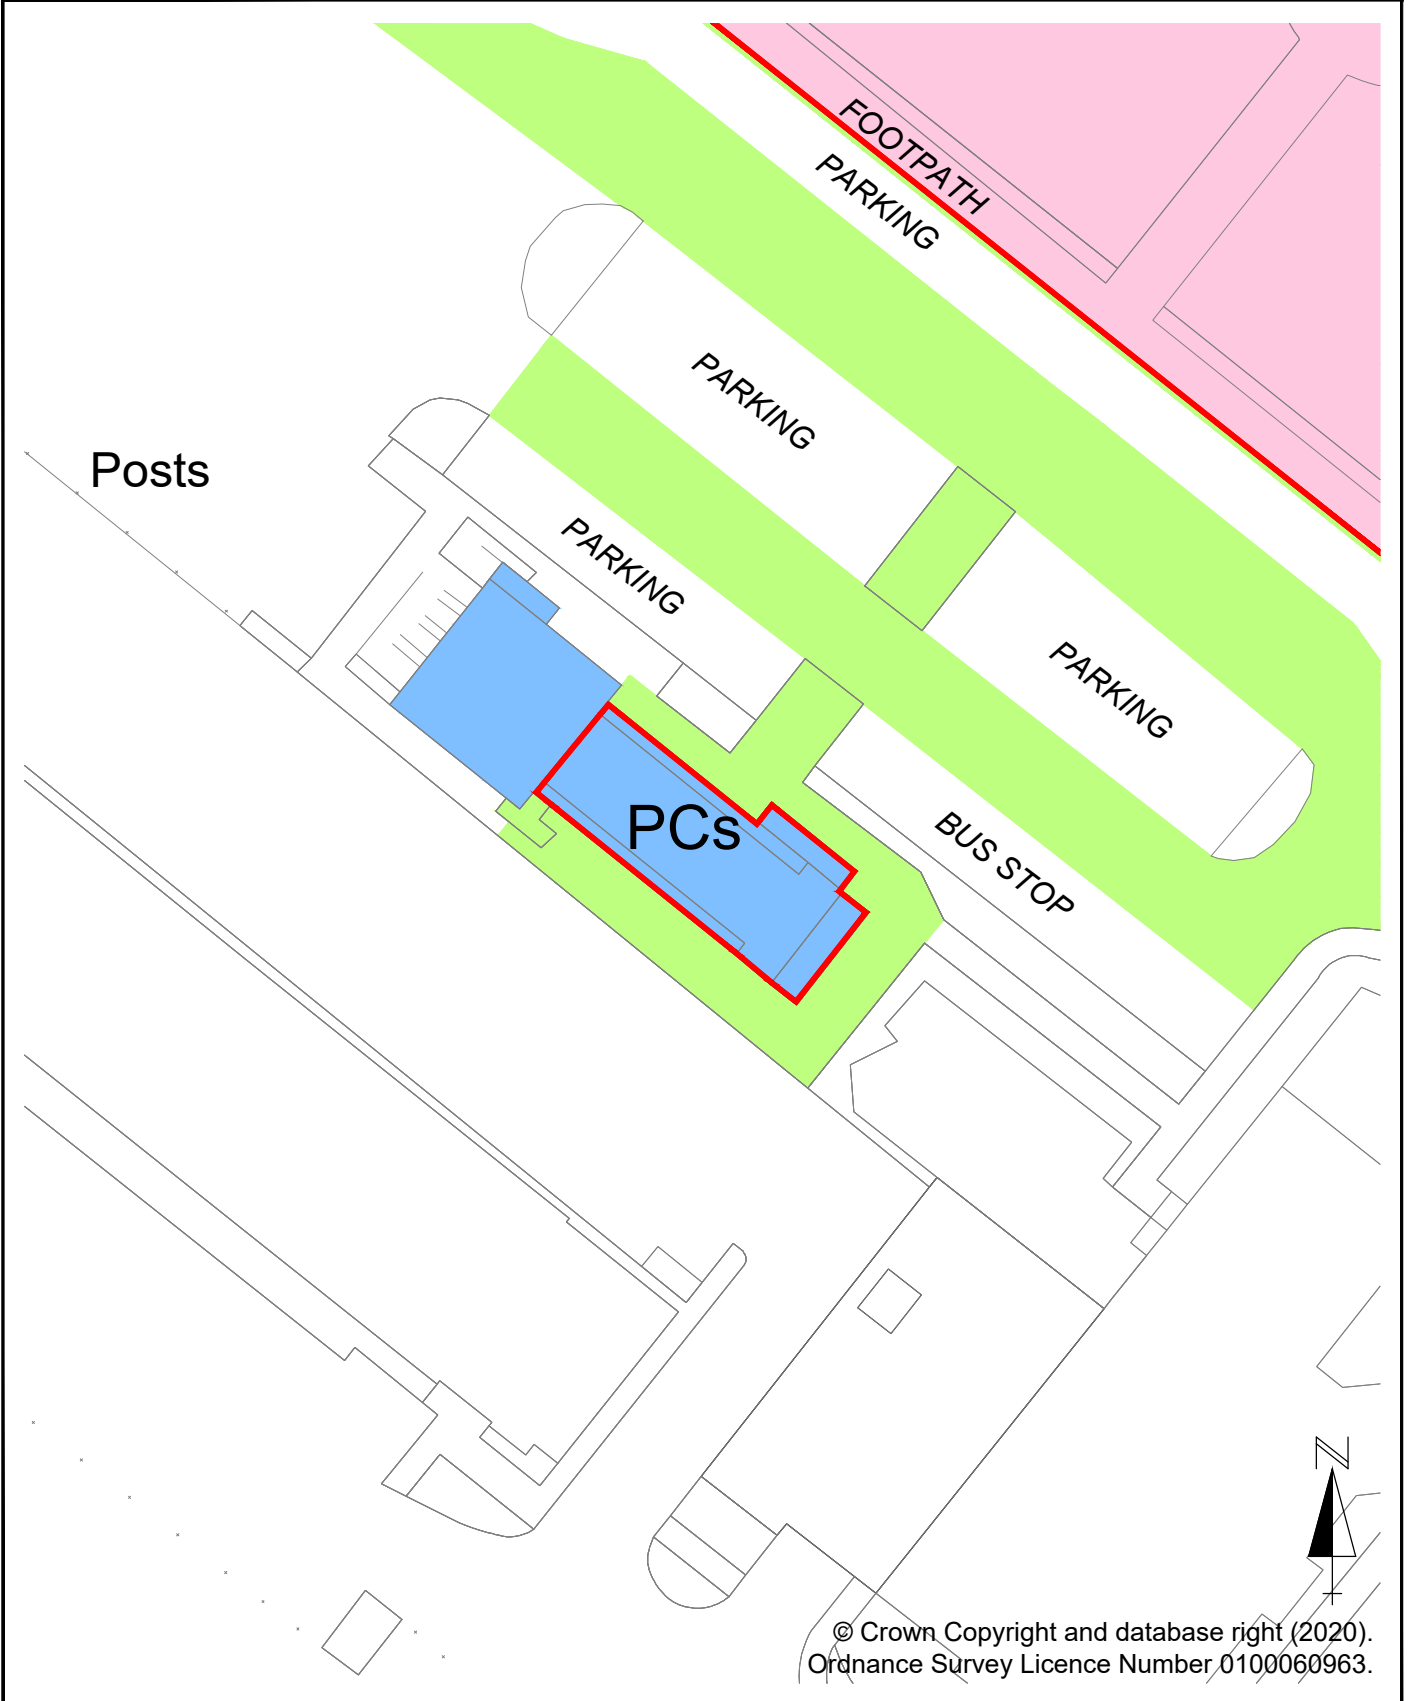

Lodmoor Country Park,  
Weymouth  
Plan 2

© Crown Copyright and database right (2020).  
Ordnance Survey Licence Number 0100060963.

**Dorset**  
Council

South Walks House,  
South Walks Road,  
DORCHESTER,  
Dorset.  
DT1 1UZ  
Tel: 01305 251010

Date : 07-07-20

Scale 1 : 500 @ A4