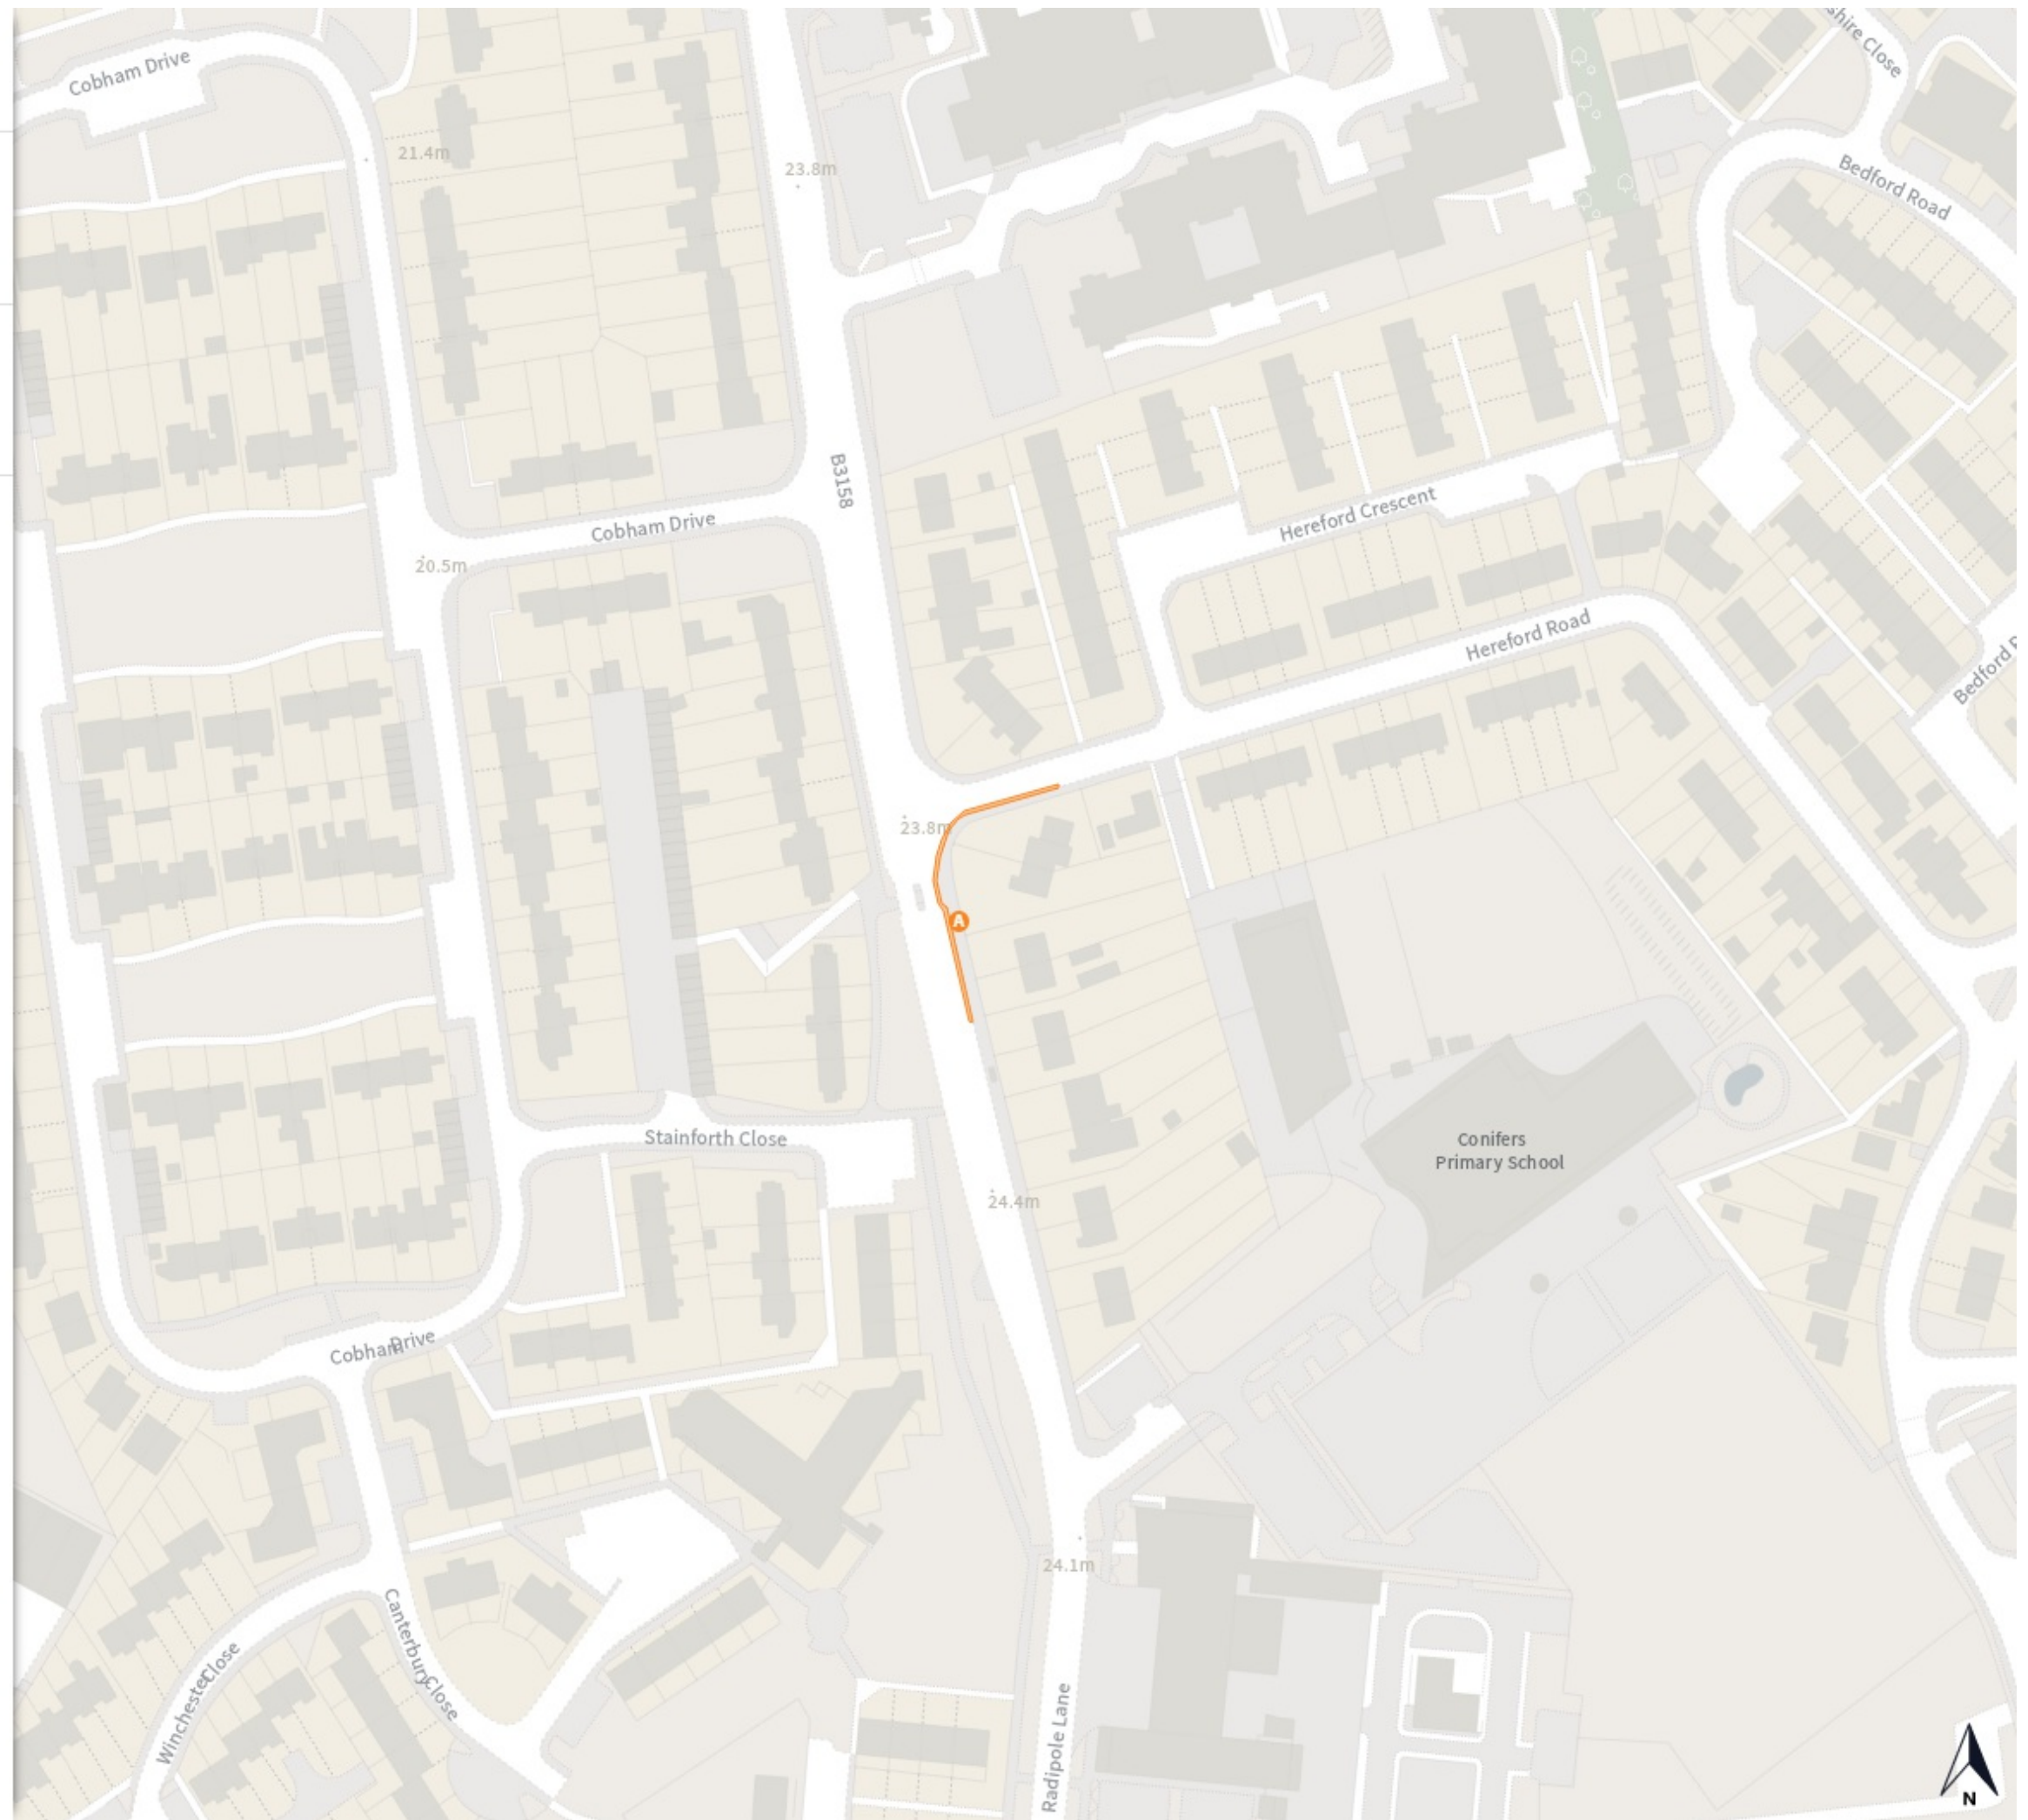

Radipole Lane and Hereford Road - Weymouth

Map 1 of 1

- Added
- No waiting at any time
- All Year All Week 00:00-00:00

0 20 40 60m

Scale: 1:1250

North-West: 79587.804, 365822.291
South-East: 79198.84, 366261.956