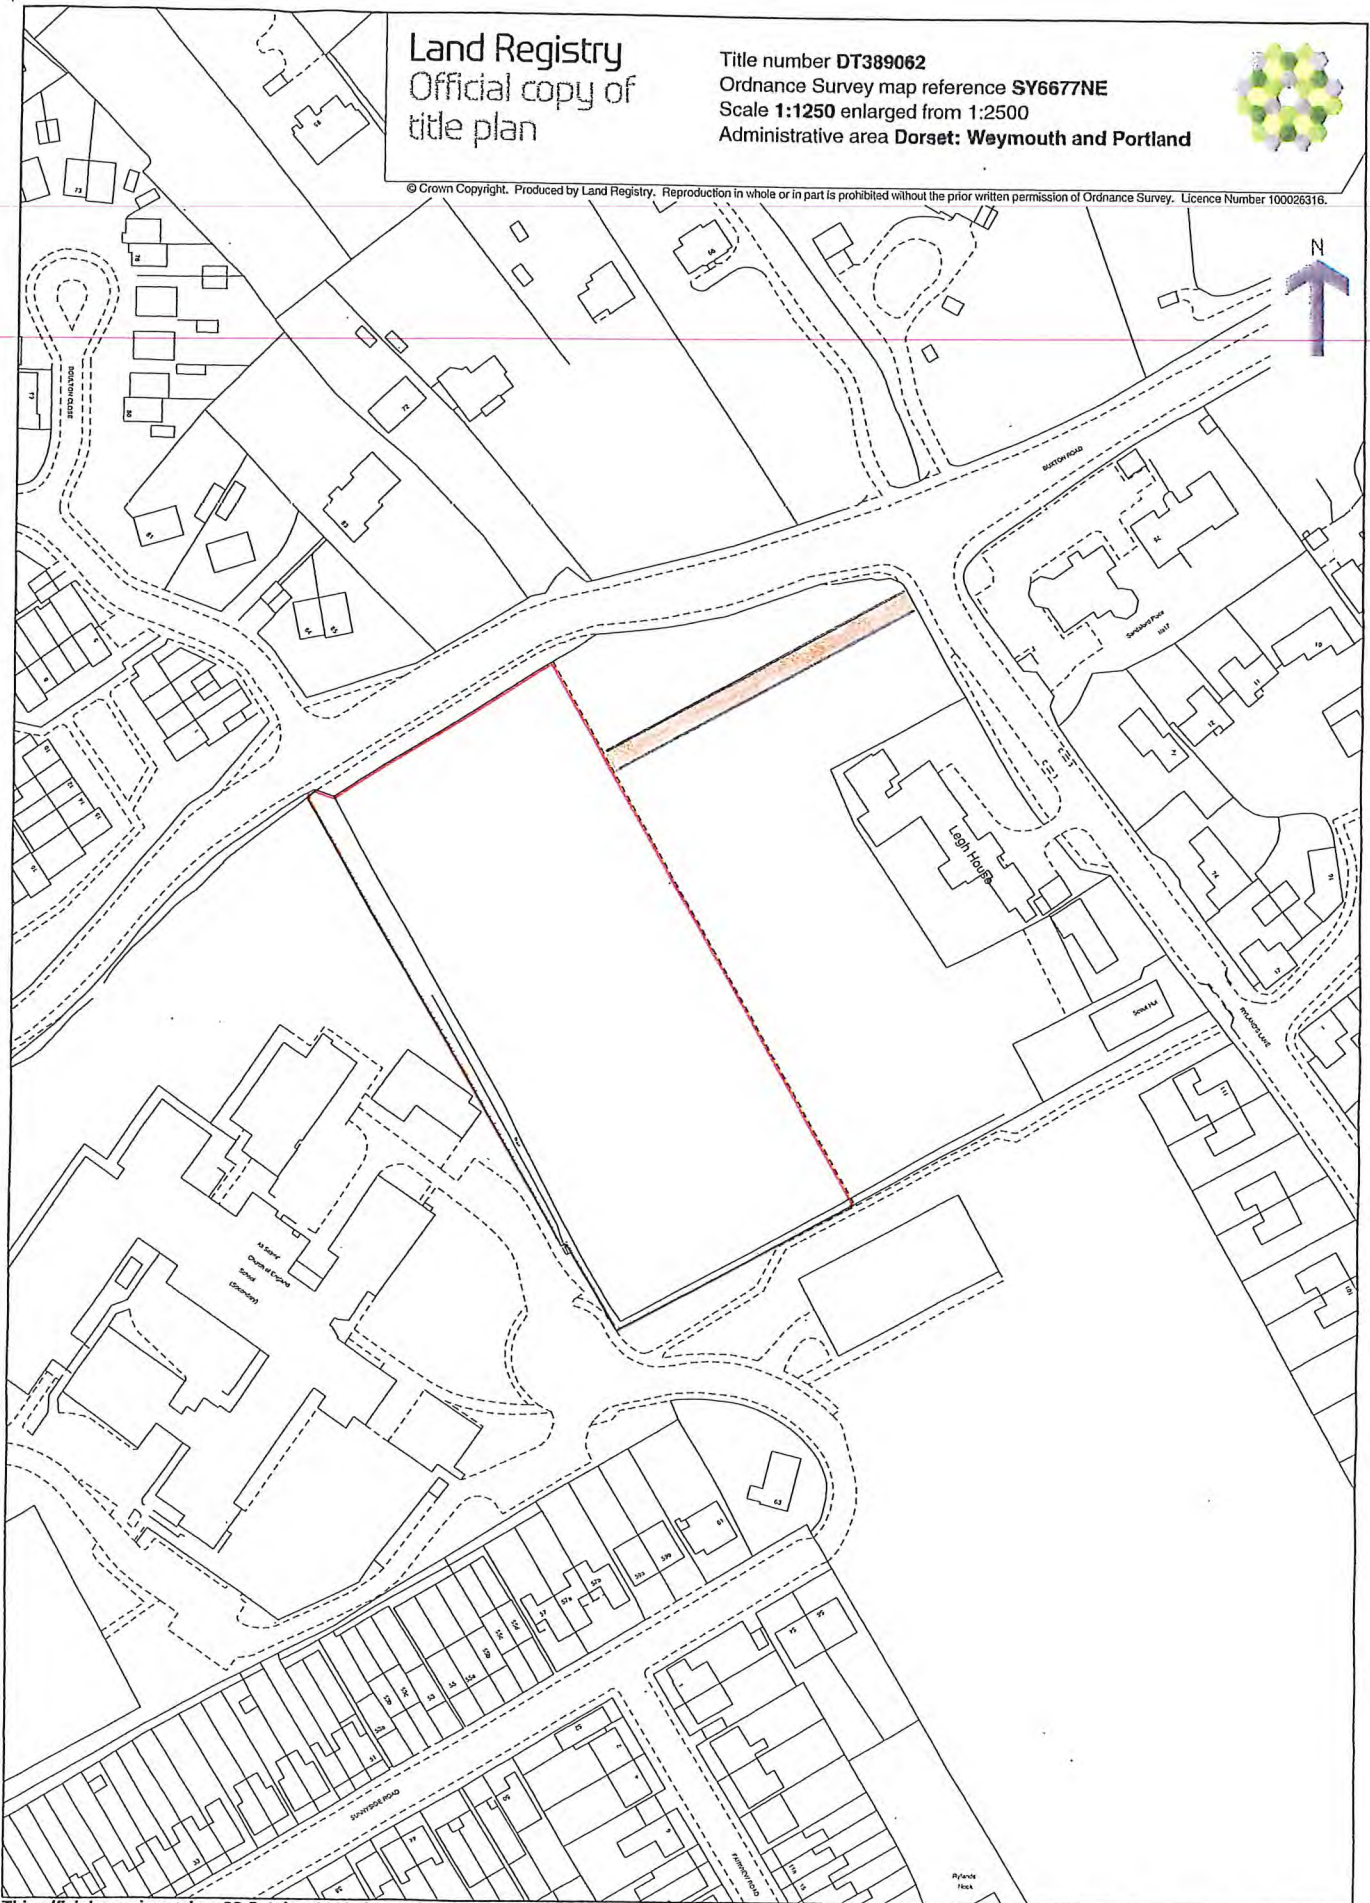

Land Registry  
Official copy of  
title plan

Title number **DT389062**  
Ordnance Survey map reference **SY6677NE**  
Scale **1:1250** enlarged from 1:2500  
Administrative area **Dorset: Weymouth and Portland**

© Crown Copyright. Produced by Land Registry. Reproduction in whole or in part is prohibited without the prior written permission of Ordnance Survey. Licence Number 100026316.

This official copy issued on 26 October 2011 shows the state of this title plan on 26 October 2011 at 15:12:13. It is admissible in evidence to the same extent as the original (s.67 Land Registration Act 2002).

This title plan shows the general position, not the exact line, of the boundaries. It may be subject to distortions in scale. Measurements scaled from this plan may not match measurements between the same points on the ground. See Land Registry Public Guide 19 - Title Plans and Boundaries.